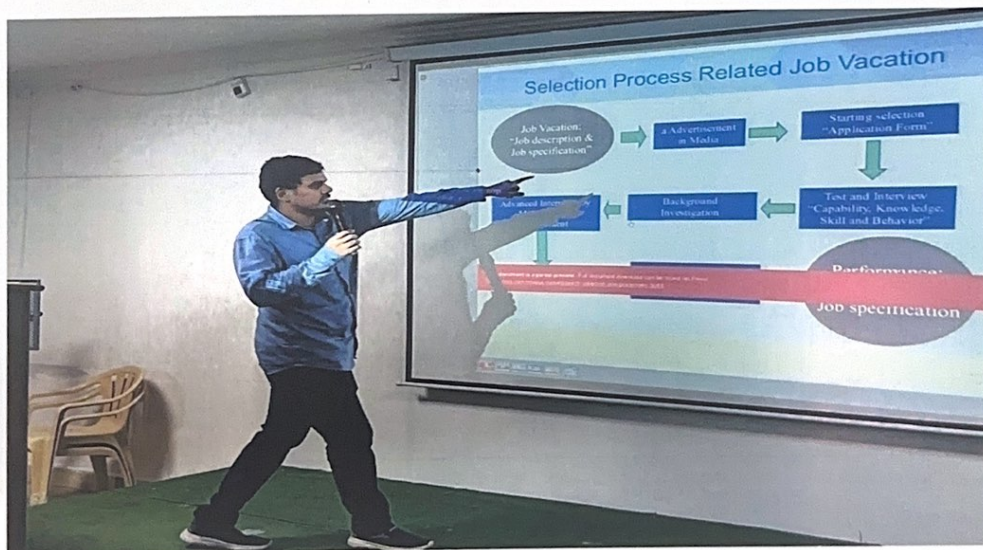

Dr. Vamsi Krishna also threw light on resume preparation. Further, he recommended the students to join in coding learning platforms. He also informed the students to cultivate reading habit to improve communication skills. The resource person enlightened the student by informing the jobs available for engineering students both in private and government sectors