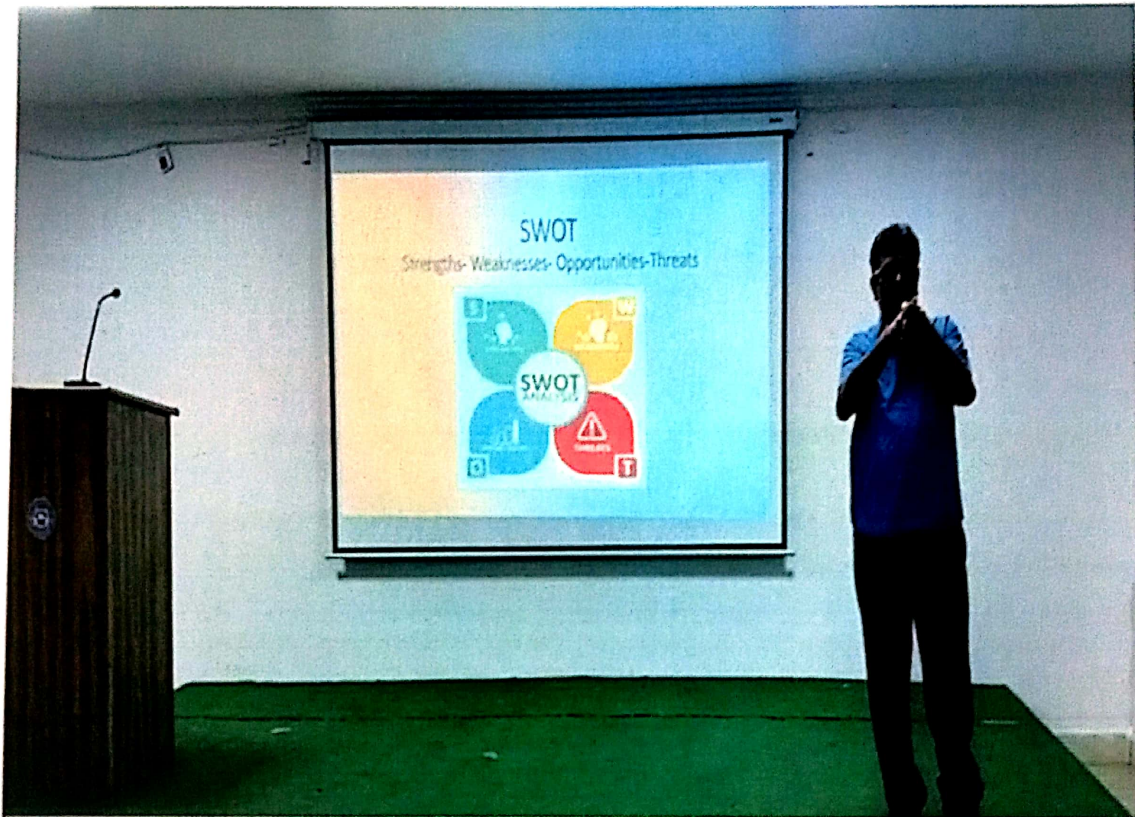

Dr. Lankapalli Bullayya College of Engineering

(Approved by AICTE, New Delhi, Affiliated to Andhra University, Visakhapatnam)

New Resapuvanipalem, Visakhapatnam-13

Report on Training Programme for Competitive Exams

Skill Development Centre of Dr.Lankapalli Bullayya College of Engineering conducted Campus Recruitment Training for the final year students of Computer Science Engineering. As per the schedule, classes were conducted from 18th November 2021 to 20th November 2021. Circular was sent to the students to attend the all the classes and practice sessions.

Trainers of Verbal Ability and Aptitude taught strategies to solve the questions within the time limit. Trainers clarified the doubts and also gave additional inputs for fast learners. Online links and offline practice sheets were sent to the students to practice.