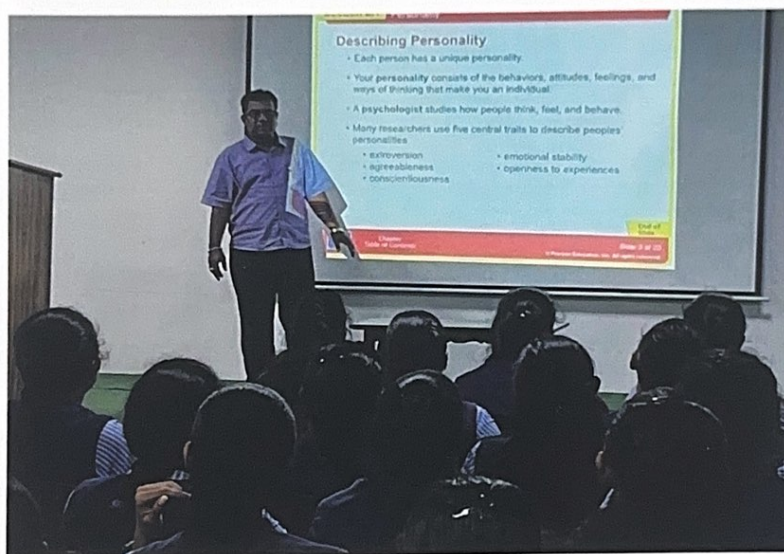

Dr. Lankapalli Bullayya College of Engineering (for Women)

(Approved by AICTE, New Delhi, Affiliated to Andhra University, Visakhapatnam)

New Resapuvanipalem, Visakhapatnam-13

Report on Training Programme for Competitive Examinations

Skill Development Centre of Dr.Lankapalli Bullayya College of Engineering conducted Campus Recruitment Training for the final year students of Computer Science Engineering. As per the schedule, classes were conducted from 11th July to 13th July 2019. Circular was sent to the students to attend the all the classes and practice sessions.